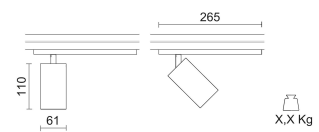

## 776-269BX-21 Microperfetto LKM DALI Large with lens 29W 3000K CRI90 DALI 30°

Design:

IP 20

Product Code	Color
776-269BX-21	Mat white
On demand	Yes
General specifications	
Product type	Track lights
Mounting type	LKM DALI dimmable track
Indoor/Outdoor light	Indoor
Description	Spotlight for dimmable tracks LKM DALI with proper adapter, specially developed for high efficiency COB LEDs. It is equipped with a DALI driver. It's equipped with silicon lens, integrated black snoot and solite.
Applications	Showrooms , Retail , Residential , Museums , Hospitality
Lighting specifications	
<b>i</b> Stated L.O.R. and delivered lumens values are related to standard beam angle versions	
Lamp description	LED 3100lm 29W 3000K CRI90
Nominal lumens on thermal regime (lm)	3100
LOR	85
Delivered lumen (lm)	2635
System wattage (W)	32,8
Watt source (W)	29
Color temperature (K)	3000
CRI	CRI 90
Lamp type	COB LED
Average lamp life (h)	L80B10 50.000
Physical specifications	
Optic device	Silicone lens
Electrical specifications	
Driver type	DALI
Driver availability	Included
Driver mounting	Integrated
Dimmable	DALI dimmable
Voltage (V)	220/240
Frequency (Hz)	50/60
Optical specifications	
Light distribution	Symmetric
Emission	Direct
Light beam	30° Lens
Weight and dimension	
Length (mm)	110
Width (mm)	260
Diameter (mm)	61